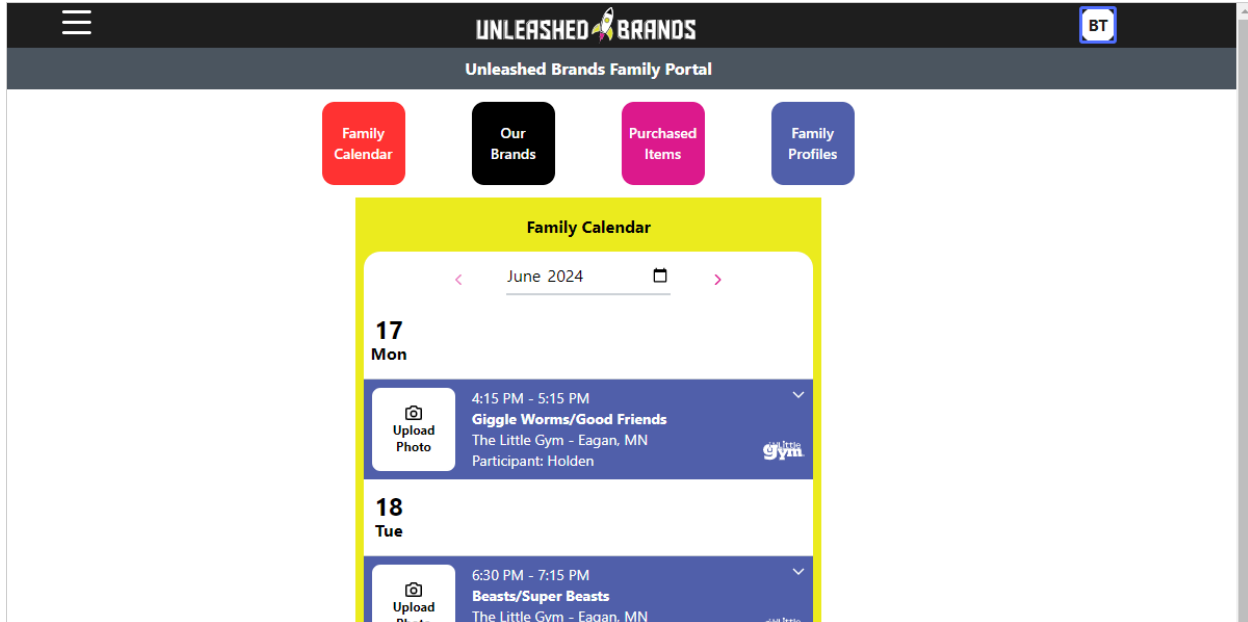

Enter Email Address and Password to Login

☰UNLEASHED  BRANDS

Welcome to the Unleashed Family!

Log In

Email Address

Password

..... 

[Forgot password?](#)

Log In

Page: Unleashed Brands

Click on Initials in Top Right Corner

Click on the button "Billing Information"

Click on "-- Choose a Location --" and choose correct location

The screenshot shows the top navigation bar of the Unleashed Brands website. On the left is a hamburger menu icon, in the center is the logo "UNLEASHED BRANDS" with a rocket icon, and on the right is a circular button labeled "BT". Below the navigation bar, the text "Select a Location" is displayed above a dropdown menu. The dropdown menu is open, showing the placeholder "-- Choose a Location --" at the top, followed by three options: "The Little Gym - Eagan, MN", "The Little Gym - Flower Mound, TX", and "The Little Gym - Stone Oak, TX".

Click on the button "Add Card"

The screenshot shows the same website interface as the previous one, but with the location selected as "The Little Gym - Eagan, MN". Below the location selection, the text "Payment Methods" is displayed with an information icon. Underneath, it says "PAYMENT PROCESSOR 1". A card management section is visible, featuring a "+ Add Card" button. Below this button, a card is displayed for "JPMorgan Chase Bank N.A." with the label "Default". The card is a Visa card with the number "**** * 2486".